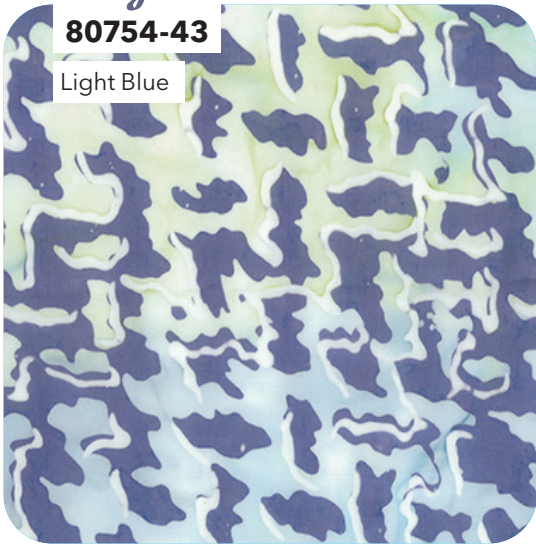

COLOR ME BANYAN Houndstooth Plaid

Indigo + Mauve

ESSENTIALS

Color Me Banyan Houndstooth Plaid | Entire Collection 14 pcs, 3 colorways
Shipping August 2022 | Order by March 25 2022 | Scale approx. 55%
January 2022 Release

COLOR ME BANYAN Houndstooth Plaid

Cool

ESSENTIALS

Color Me Banyan Houndstooth Plaid | Entire Collection 14 pcs, 3 colorways
Shipping August 2022 | Order by March 25 2022 | Scale approx. 55%
January 2022 Release